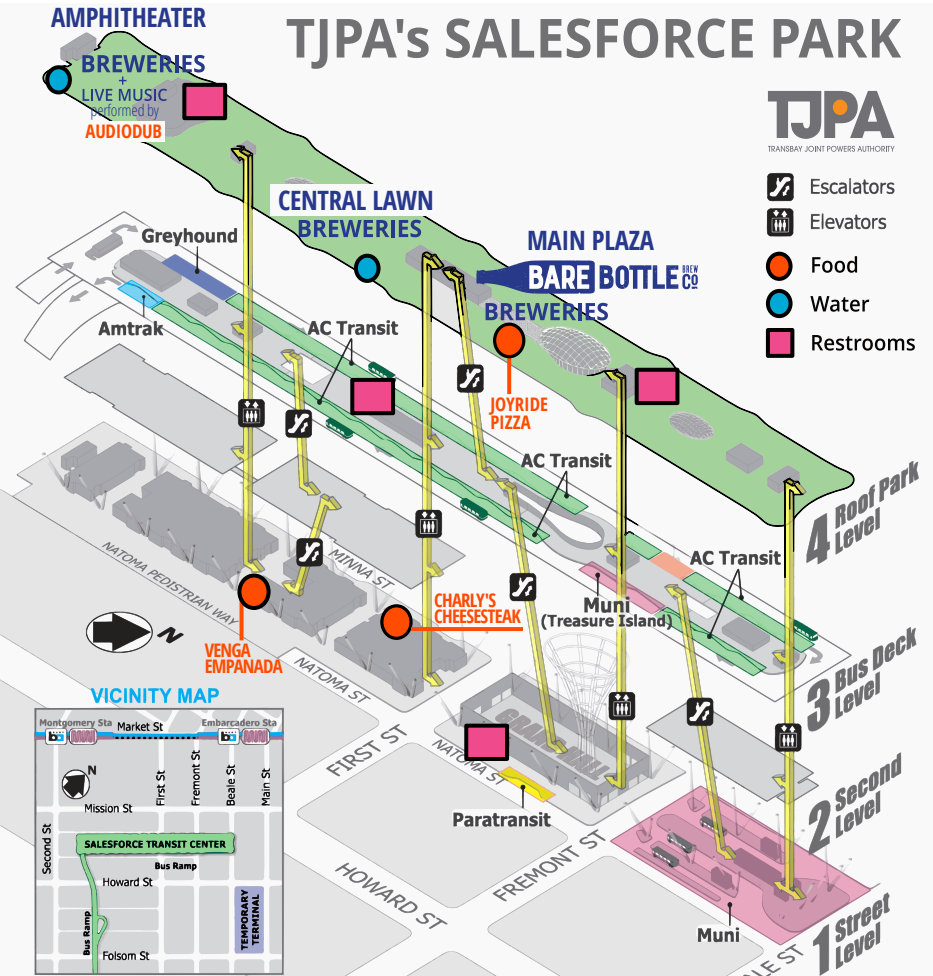

### MAIN PLAZA

### BARE BOTTLE <sup>BEV CO</sup> BREWERIES

**JOYRIDE  
PIZZA**

**CHARLY'S  
CHEESESTEAK**

**VENGA  
EMPANADA**

### VICINITY MAP

**4** Roof Park Level

**3** Bus Deck Level

**2** Second Level

**1** Street Level

Alpha Acid Brewing Co.  
 Barebottle Brewing Co.  
 Berryessa Brewing Co.  
 Blue Oak Brewing  
 Brix Factory Brewing Co.  
 Canyon Lakes Brewery  
 Danville Brewing Co.  
 Del Cielo Brewing Co.  
 Devil's Canyon Brewing Co.  
 East Brother Beer Co.  
 Five Suns Brewing  
 Great Notion Brewing  
 Kelly Brewing Co.  
 Loma Brewing Co.  
 Old Caz Beer  
 Original Pattern Brewing Co.  
 Tenma Beer Project